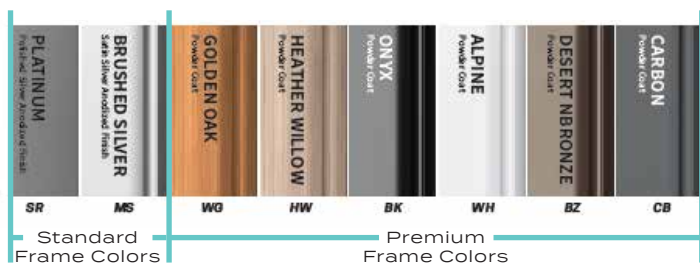

2. FRAME COLORS:

3. COVERS:

Stock umbrella cover or upgrade to premium umbrella cover. Premium covers include better fabric, thread, and wind vent design.

Standard Cover

- Single wind vent
- Recacril 7 year fabric warranty
- Standard thread

Premium Cover

- Larger single wind vent with attached straps to allow more airflow
- Sunbrella 10-year fabric warranty
- GoreTex thread UV inert

4. COLORS:

Standard Cover

- Recacril available in 30 Fabric colors. see website

Premium Cover

- Sunbrella available in 100+ colors
- Stock colors available locally